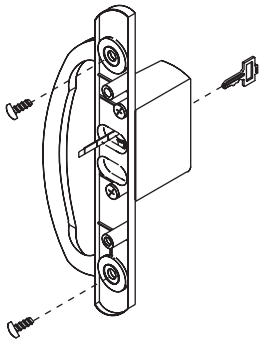

Complete Outside Handle Set

FINISH	PART NUMBER
White	940827
Tan	940830
Bright Brass	940828
Chrome	940829