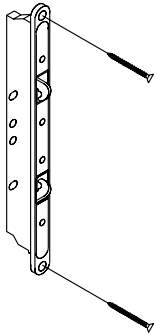

TYPE	PART NUMBER
Standard	972493
Stainless Steel	972645

2-Point Mortise Lock