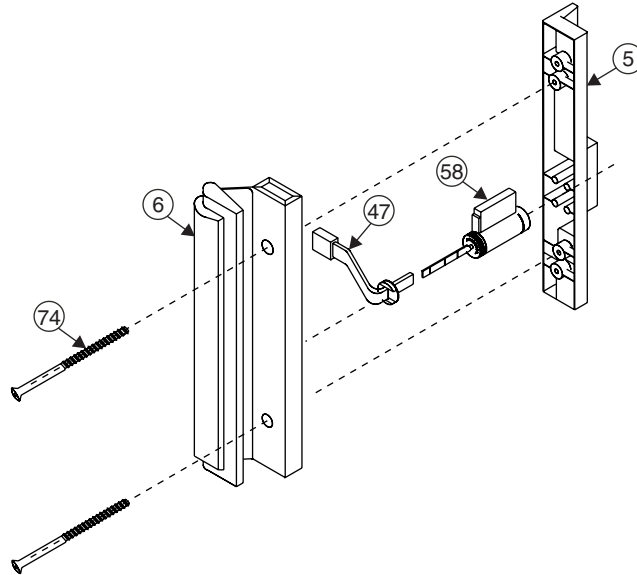

PROSHIELD

Sliding Patio Door Miscellaneous Parts (125.0)

#60) Wood Handle Set

5) Outside Handle	Page 23
6) Inside Handle	Page 23
47) Lock Activator Lever w/Grommet and Black Button	Page 23
58) Keyed Cylinder Lock	Page 23
60) Complete Wood Handle Set (Includes #5, 6, and 47)	Page 23
74) #8-32 Oval Head 2-3/8" Long	Page 28