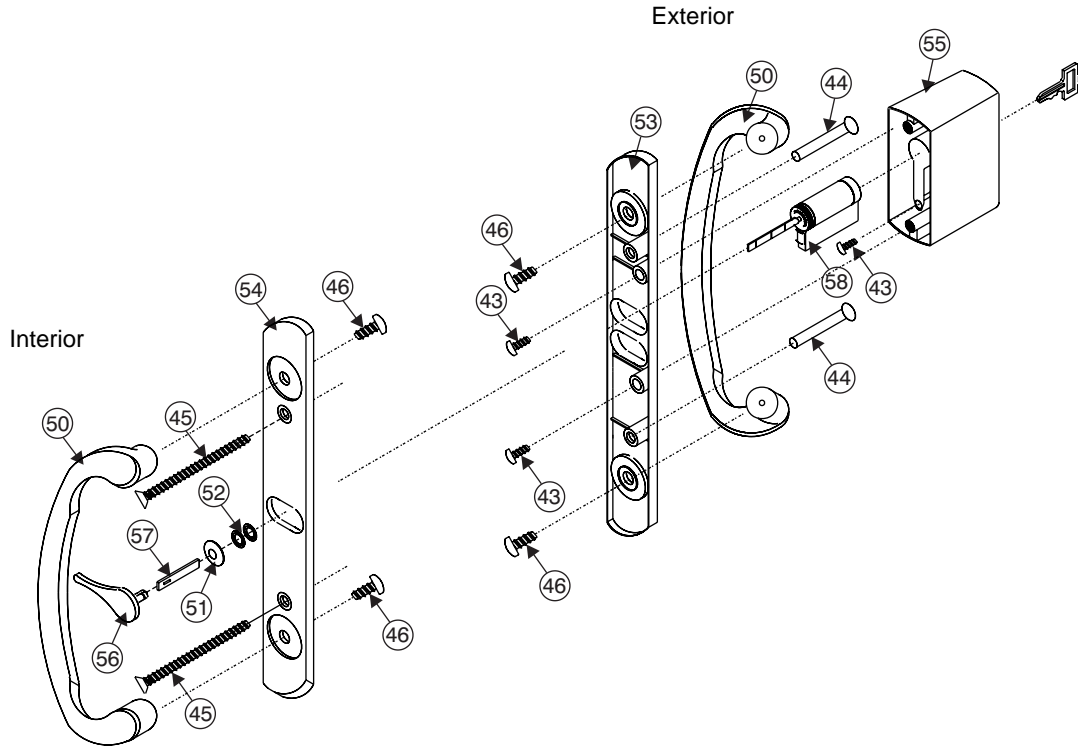

#5) Outside Handle

FINISH	PART NUMBER
White	972461
Tan	972532
Black	972135

Complete Wood Handle Set (Includes #5, 6, and 47)

FINISH	PART NUMBER
White	972464
Tan	972519
Brown	972094

## Bright Brass Handle Set

- |     |   |         |
|-----|---|---------|
| 43) | #8 x 3/8" Truss Head Screw                        |         |
| 44) | #10-24 Blind Nut                                  | Page 28 |
| 45) | Escutcheon Plate Handle Screw<br>#10-24 x 1-1/2"  | Page 28 |
| 46) | Serrated Truss Head Handle Screw<br>#10-24 x 1/2" | Page 28 |
| 50) | Solid Brass Handle Set                            | Page 26 |
| 51) | Handle Set Nylon Washer                           | Page 27 |
| 52) | Push Nut (Qty. 2)                                 | Page 27 |
| 53) | Exterior Escutcheon Plate                         | Page 26 |
| 54) | Interior Escutcheon Plate                         | Page 26 |
| 55) | Keylock Housing                                   | Page 20 |
| 56) | Thumbturn   | Page 27 |
| 57) | Tailpiece for Solid Brass Handle Set              | Page 27 |
| 58) | Keyed Cylinder Lock                               | Page 23 |