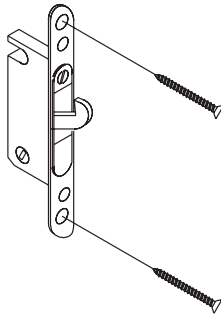

# Sliding Patio Door Miscellaneous Parts (125.0)

#4) Recessed Lock Raised Jamb Keeper  
#10 x 1-1/4" Pan Head Screw

TYPE	PART NUMBER
Standard	972496
Stainless Steel	972646

#7) Recessed Mortise Lock  
#73) #10 x 1-1/4" Flat-Head Screw