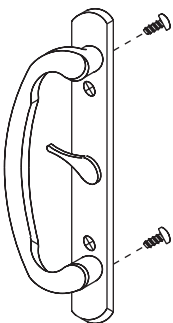

Complete Inside Handle Set

FINISH	PART NUMBER
White	940449
White/Brass	972703
Tan/Brass	972704
Bright Brass	940014
Chrome	940462