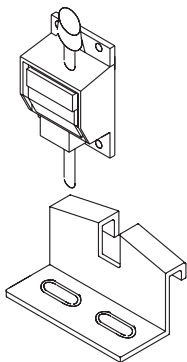

# Sliding Patio Door Miscellaneous Parts (125.0)

#22) Mouse Trap Pad

PART NUMBER
981914

#36) Active Insert Adjustment Hole Plug - 9/16"

FINISH	PART NUMBER
White	979211
Tan	979218

Secondary Lock Kit {S 6-1-00}