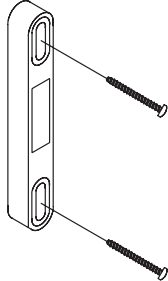

#4) Recessed Lock Raised Jamb Keeper
#10 x 1-1/4" Pan Head Screw