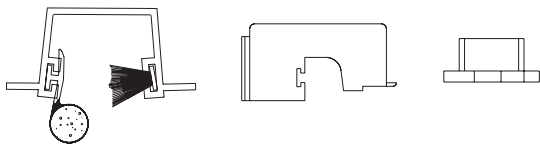

SIZE	PART NUMBER
1 Panel	808101
2 Panel	808102
3 Panel	808107

#16) Vinyl Head Parting Stop with Weather Strip (123.0)
Extrusion #6093-V

SIZE	PART NUMBER
2 Panel	762027
3 Panel	762028

#19 & 20) Active Insert Track Complete Set (123.0)
Extrusion #6066-V