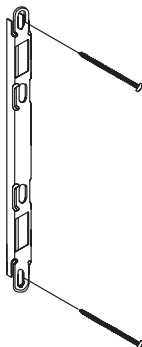

PART NUMBER
940438

2-Point Mortise Lock Keeper