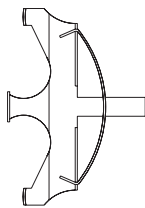

Screen Latch - #914 (125.0)