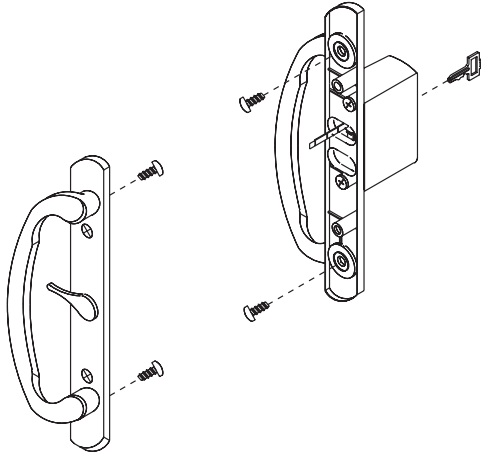

Sliding Patio Door Miscellaneous Parts (125.0)

Sliding Door Handle Set Complete

FINISH	PART NUMBER
White	940319
Tan	940451
Bright Brass	940012
Chrome	940165