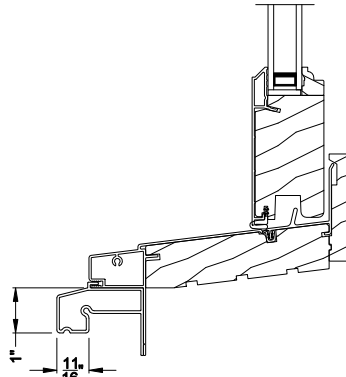

## CROSS SECTION DETAILS

<p>04-2183-02 (176")</p> 	<p>04-A1549 (228")</p> 	<p>04-A8638 (228" T4)</p> 
<p>7/8" BRICKMOULD</p>	<p>1-11/16" BRICKMOULD</p>	<p>1-11/16" FLAT CASING</p>
<p>04-A1545 (228")</p> 	<p>04-2181-02 (228")</p> 	<p>45-02285</p> 
<p>3-5/16" FLAT CASING</p>	<p>HISTORICAL BRICKMOULD</p>	<p>3-1/2" Mid-Atlantic Casing</p>
<p>04-A8637 (228" T4)</p>  <p>Bendable Profile</p>	<p>04-A8638 x2 (228" T4)</p>  <p>2 Piece Bendable Profile</p>	<p>04-A8637 (228" T4) 04-2182-02 (176" T4)</p>  <p>2 Piece Bendable Profile</p>
<p>1-11/16" BRICKMOULD</p>	<p>FLAT CASING</p>	<p>HISTORICAL BRICKMOULD</p>
<p>45-02313 45-02317</p> 	<p>04-A1552 (176")</p> 	<p>45-02287</p>  <p>*Mid Atlantic Casing uses this sill nose only</p>
<p>Mid-Atlantic Casing (Bendable)</p>	<p>3/4" SILL NOSING</p>	<p>1-5/16" Projected Sill Nosing</p>
<p>60-9561 (176")</p>  <p>End Caps Available</p>	<p>60-9601 (176")</p>  <p>End Caps Available</p>	<p>60-9962 (176")</p>  <p>End Caps Available</p>
<p>#9561 1" BULL NOSE</p>	<p>1" FULL ROUND BULL NOSE</p>	<p>#9962 2" BULL NOSE</p>

Note: All dimensions are approximate. Weather Shield reserves the right to change specifications without notice.

**7/8" BRICKMOULD**  
Head Section Detail

**1 11/16" BRICKMOULD**  
Head Section Detail

**1 11/16" FLAT CASING**  
Head Section Detail

**3 5/16" FLAT CASING**  
Head Section Detail

**3 5/16" HISTORICAL BRICKMOULD**  
Head Section Detail

**Mid Atlantic Casing**  
Head Section Detail

Note: All dimensions are approximate. Weather Shield reserves the right to change specifications without notice.

**3/4" BULL NOSE**  
Sill Section Detail

**1" BULL NOSE\***  
Sill Section Detail

**1" FULL ROUND BULL NOSE\***  
Sill Section Detail

**2" BULL NOSE\***  
Sill Section Detail

**1 5/16" PROJECTED SILL NOSE\***  
Sill Section Detail