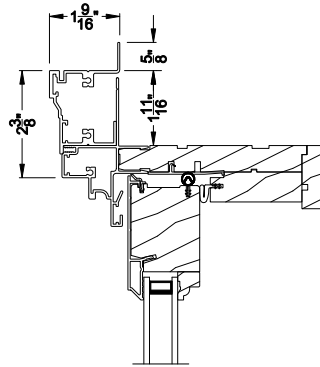

## CROSS SECTION DETAILS

<p>04-2183-02 (176")</p> 	<p>04-A1549 (228")</p> 	<p>04-A8638 (228" T4)</p> 
<p>7/8" BRICKMOULD</p>	<p>1-11/16" BRICKMOULD</p>	<p>1-11/16" FLAT CASING</p>
<p>04-A1545 (228")</p> 	<p>04-2181-02 (228")</p> 	<p>45-02285</p> 
<p>3-5/16" FLAT CASING</p>	<p>HISTORICAL BRICKMOULD</p>	<p>3-1/2" Mid-Atlantic Casing</p>
<p>04-A8637 (228" T4)</p>  <p>Bendable Profile</p>	<p>04-A8638 x2 (228" T4)</p>  <p>2 Piece Bendable Profile</p>	<p>04-A8637 (228" T4) 04-2182-02 (176" T4)</p>  <p>2 Piece Bendable Profile</p>
<p>1-11/16" BRICKMOULD</p>	<p>FLAT CASING</p>	<p>HISTORICAL BRICKMOULD</p>
<p>45-02313 45-02317</p> 	<p>04-A1552 (176")</p> 	<p>45-02287</p>  <p>*Mid Atlantic Casing uses this sill nose only</p>
<p>Mid-Atlantic Casing (Bendable)</p>	<p>3/4" SILL NOSING</p>	<p>1-5/16" Projected Sill Nosing</p>
<p>60-9561 (176")</p>  <p>End Caps Available</p>	<p>60-9601 (176")</p>  <p>End Caps Available</p>	<p>60-9962 (176")</p>  <p>End Caps Available</p>
<p>#9561 1" BULL NOSE</p>	<p>1" FULL ROUND BULL NOSE</p>	<p>#9962 2" BULL NOSE</p>

Note: All dimensions are approximate. Weather Shield reserves the right to change specifications without notice.

**7/8" BRICKMOULD**  
Head Section Detail

**1 11/16" BRICKMOULD**  
Head Section Detail

**1 11/16" FLAT CASING**  
Head Section Detail

**3 5/16" FLAT CASING**  
Head Section Detail

**3 5/16" HISTORICAL BRICKMOULD**  
Head Section Detail

**Mid Atlantic Casing**  
Head Section Detail

Note: All dimensions are approximate. Weather Shield reserves the right to change specifications without notice.