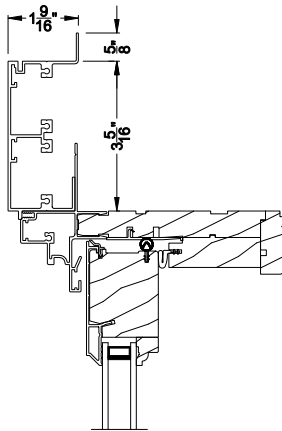

## CROSS SECTION DETAILS

<p>04-2183-02 (176")</p> 	<p>04-A1549 (228")</p> 	<p>04-A8638 (228" T4)</p> 
<p>7/8" BRICKMOULD</p>	<p>1-11/16" BRICKMOULD</p>	<p>1-11/16" FLAT CASING</p>
<p>04-A1545 (228")</p> 	<p>04-2181-02 (228")</p> 	<p>45-02285</p> 
<p>3-5/16" FLAT CASING</p>	<p>HISTORICAL BRICKMOULD</p>	<p>3-1/2" Mid-Atlantic Casing</p>
<p>04-A8637 (228" T4)</p>  <p>Bendable Profile</p>	<p>04-A8638 x2 (228" T4)</p>  <p>2 Piece Bendable Profile</p>	<p>04-A8637 (228" T4) 04-2182-02 (176" T4)</p>  <p>2 Piece Bendable Profile</p>
<p>1-11/16" BRICKMOULD</p>	<p>FLAT CASING</p>	<p>HISTORICAL BRICKMOULD</p>
<p>45-02313 45-02317</p> 	<p>04-A1552 (176")</p> 	<p>45-02287</p>  <p>*Mid Atlantic Casing uses this sill nose only</p>
<p>Mid-Atlantic Casing (Bendable)</p>	<p>3/4" SILL NOSING</p>	<p>1-5/16" Projected Sill Nosing</p>
<p>60-9561 (176")</p>  <p>End Caps Available</p>	<p>60-9601 (176")</p>  <p>End Caps Available</p>	<p>60-9962 (176")</p>  <p>End Caps Available</p>
<p>#9561 1" BULL NOSE</p>	<p>1" FULL ROUND BULL NOSE</p>	<p>#9962 2" BULL NOSE</p>

Note: All dimensions are approximate. Weather Shield reserves the right to change specifications without notice.

**7/8" BRICKMOULD**  
Head Section Detail

**1 11/16" BRICKMOULD**  
Head Section Detail

**1 11/16" FLAT CASING**  
Head Section Detail

**3 5/16" FLAT CASING**  
Head Section Detail

**3 5/16" HISTORICAL BRICKMOULD**  
Head Section Detail

**Mid Atlantic Casing**  
Head Section Detail

Note: All dimensions are approximate. Weather Shield reserves the right to change specifications without notice.

**3/4" BULL NOSE**  
Sill Section Detail

**1" BULL NOSE\***  
Sill Section Detail

**1" FULL ROUND BULL NOSE\***  
Sill Section Detail

**2" BULL NOSE\***  
Sill Section Detail

**1 5/16" PROJECTED SILL NOSE\***  
Sill Section Detail