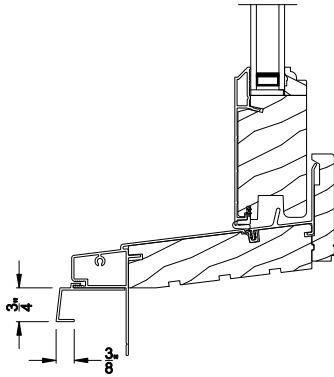

## CROSS SECTION DETAILS

<p>04-2183-02 (176")</p> 	<p>04-A1549 (228")</p> 	<p>04-A8638 (228" T4)</p> 
<p>7/8" BRICKMOULD</p>	<p>1-11/16" BRICKMOULD</p>	<p>1-11/16" FLAT CASING</p>
<p>04-A1545 (228")</p> 	<p>04-2181-02 (228")</p> 	<p>45-02285</p> 
<p>3-5/16" FLAT CASING</p>	<p>HISTORICAL BRICKMOULD</p>	<p>3-1/2" Mid-Atlantic Casing</p>
<p>04-A8637 (228" T4)</p>  <p>Bendable Profile</p>	<p>04-A8638 x2 (228" T4)</p>  <p>2 Piece Bendable Profile</p>	<p>04-A8637 (228" T4) 04-2182-02 (176" T4)</p>  <p>2 Piece Bendable Profile</p>
<p>1-11/16" BRICKMOULD</p>	<p>FLAT CASING</p>	<p>HISTORICAL BRICKMOULD</p>
<p>45-02313 45-02317</p> 	<p>04-A1552 (176")</p> 	<p>45-02287</p>  <p>*Mid Atlantic Casing uses this sill nose only</p>
<p>Mid-Atlantic Casing (Bendable)</p>	<p>3/4" SILL NOSING</p>	<p>1-5/16" Projected Sill Nosing</p>
<p>60-9561 (176")</p>  <p>End Caps Available</p>	<p>60-9601 (176")</p>  <p>End Caps Available</p>	<p>60-9962 (176")</p>  <p>End Caps Available</p>
<p>#9561 1" BULL NOSE</p>	<p>1" FULL ROUND BULL NOSE</p>	<p>#9962 2" BULL NOSE</p>

Note: All dimensions are approximate. Weather Shield reserves the right to change specifications without notice.

**7/8" BRICKMOULD**  
Head Section Detail

**1 11/16" BRICKMOULD**  
Head Section Detail

**1 11/16" FLAT CASING**  
Head Section Detail

**3 5/16" FLAT CASING**  
Head Section Detail

**3 5/16" HISTORICAL BRICKMOULD**  
Head Section Detail

**Mid Atlantic Casing**  
Head Section Detail

Note: All dimensions are approximate. Weather Shield reserves the right to change specifications without notice.

**3/4" BULL NOSE**  
Sill Section Detail

**1" BULL NOSE\***  
Sill Section Detail

**1" FULL ROUND BULL NOSE\***  
Sill Section Detail

**2" BULL NOSE\***  
Sill Section Detail

**1 5/16" PROJECTED SILL NOSE\***  
Sill Section Detail