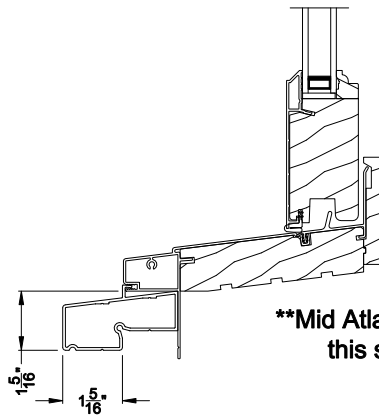

Note: All dimensions are approximate. Weather Shield reserves the right to change specifications without notice.

**7/8" BRICKMOULD**  
Head Section Detail

**1 11/16" BRICKMOULD**  
Head Section Detail

**1 11/16" FLAT CASING**  
Head Section Detail

**3 5/16" FLAT CASING**  
Head Section Detail

**3 5/16" HISTORICAL BRICKMOULD**  
Head Section Detail

**Mid Atlantic Casing**  
Head Section Detail

Note: All dimensions are approximate. Weather Shield reserves the right to change specifications without notice.

**3/4" BULL NOSE**  
Sill Section Detail

**1" BULL NOSE\***  
Sill Section Detail

**1" FULL ROUND BULL NOSE\***  
Sill Section Detail

**2" BULL NOSE\***  
Sill Section Detail

**1 5/16" PROJECTED SILL NOSE\***  
Sill Section Detail