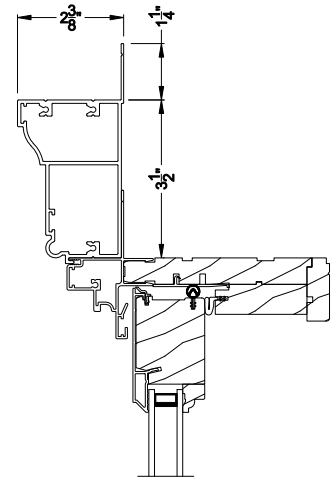

## CROSS SECTION DETAILS

<p>04-2183-02 (176")</p> 	<p>04-A1549 (228")</p> 	<p>04-A8638 (228" T4)</p> 
<p>7/8" BRICKMOULD</p>	<p>1-11/16" BRICKMOULD</p>	<p>1-11/16" FLAT CASING</p>
<p>04-A1545 (228")</p> 	<p>04-2181-02 (228")</p> 	<p>45-02285</p> 
<p>3-5/16" FLAT CASING</p>	<p>HISTORICAL BRICKMOULD</p>	<p>3-1/2" Mid-Atlantic Casing</p>
<p>04-A8637 (228" T4)</p>  <p>Bendable Profile</p>	<p>04-A8638 x2 (228" T4)</p>  <p>2 Piece Bendable Profile</p>	<p>04-A8637 (228" T4) 04-2182-02 (176" T4)</p>  <p>2 Piece Bendable Profile</p>
<p>1-11/16" BRICKMOULD</p>	<p>FLAT CASING</p>	<p>HISTORICAL BRICKMOULD</p>
<p>45-02313 45-02317</p> 	<p>04-A1552 (176")</p> 	<p>45-02287</p>  <p>*Mid Atlantic Casing uses this sill nose only</p>
<p>Mid-Atlantic Casing (Bendable)</p>	<p>3/4" SILL NOSING</p>	<p>1-5/16" Projected Sill Nosing</p>
<p>60-9561 (176")</p>  <p>End Caps Available</p>	<p>60-9601 (176")</p>  <p>End Caps Available</p>	<p>60-9962 (176")</p>  <p>End Caps Available</p>
<p>#9561 1" BULL NOSE</p>	<p>1" FULL ROUND BULL NOSE</p>	<p>#9962 2" BULL NOSE</p>

Note: All dimensions are approximate. Weather Shield reserves the right to change specifications without notice.

**7/8" BRICKMOULD**  
Head Section Detail

**1 11/16" BRICKMOULD**  
Head Section Detail

**1 11/16" FLAT CASING**  
Head Section Detail

**3 5/16" FLAT CASING**  
Head Section Detail

**3 5/16" HISTORICAL BRICKMOULD**  
Head Section Detail

**Mid Atlantic Casing**  
Head Section Detail

Note: All dimensions are approximate. Weather Shield reserves the right to change specifications without notice.

**3/4" BULL NOSE**  
Sill Section Detail

**1" BULL NOSE\***  
Sill Section Detail

**1" FULL ROUND BULL NOSE\***  
Sill Section Detail

**2" BULL NOSE\***  
Sill Section Detail

**1 5/16" PROJECTED SILL NOSE\***  
Sill Section Detail