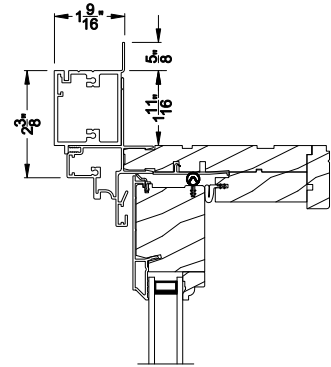

## CROSS SECTION DETAILS

<p>04-2183-02 (176")</p> 	<p>04-A1549 (228")</p> 	<p>04-A8638 (228" T4)</p> 
<p>7/8" BRICKMOULD</p>	<p>1-11/16" BRICKMOULD</p>	<p>1-11/16" FLAT CASING</p>
<p>04-A1545 (228")</p> 	<p>04-2181-02 (228")</p> 	<p>45-02285</p> 
<p>3-5/16" FLAT CASING</p>	<p>HISTORICAL BRICKMOULD</p>	<p>3-1/2" Mid-Atlantic Casing</p>
<p>04-A8637 (228" T4)</p>  <p>Bendable Profile</p>	<p>04-A8638 x2 (228" T4)</p>  <p>2 Piece Bendable Profile</p>	<p>04-A8637 (228" T4) 04-2182-02 (176" T4)</p>  <p>2 Piece Bendable Profile</p>
<p>1-11/16" BRICKMOULD</p>	<p>FLAT CASING</p>	<p>HISTORICAL BRICKMOULD</p>
<p>45-02313 45-02317</p> 	<p>04-A1552 (176")</p> 	<p>45-02287</p>  <p>*Mid Atlantic Casing uses this sill nose only</p>
<p>Mid-Atlantic Casing (Bendable)</p>	<p>3/4" SILL NOSING</p>	<p>1-5/16" Projected Sill Nosing</p>
<p>60-9561 (176")</p>  <p>End Caps Available</p>	<p>60-9601 (176")</p>  <p>End Caps Available</p>	<p>60-9962 (176")</p>  <p>End Caps Available</p>
<p>#9561 1" BULL NOSE</p>	<p>1" FULL ROUND BULL NOSE</p>	<p>#9962 2" BULL NOSE</p>

Note: All dimensions are approximate. Weather Shield reserves the right to change specifications without notice.

**7/8" BRICKMOULD**  
Head Section Detail

**1 11/16" BRICKMOULD**  
Head Section Detail

**1 11/16" FLAT CASING**  
Head Section Detail

**3 5/16" FLAT CASING**  
Head Section Detail

**3 5/16" HISTORICAL BRICKMOULD**  
Head Section Detail

**Mid Atlantic Casing**  
Head Section Detail

Note: All dimensions are approximate. Weather Shield reserves the right to change specifications without notice.