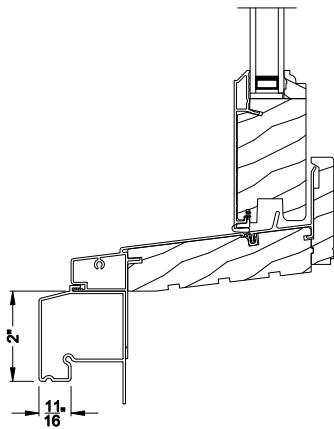

Note: All dimensions are approximate. Weather Shield reserves the right to change specifications without notice.

**7/8" BRICKMOULD**  
Head Section Detail

**1 11/16" BRICKMOULD**  
Head Section Detail

**1 11/16" FLAT CASING**  
Head Section Detail

**3 5/16" FLAT CASING**  
Head Section Detail

**3 5/16" HISTORICAL BRICKMOULD**  
Head Section Detail

**Mid Atlantic Casing**  
Head Section Detail

Note: All dimensions are approximate. Weather Shield reserves the right to change specifications without notice.

**3/4" BULL NOSE**  
Sill Section Detail

**1" BULL NOSE\***  
Sill Section Detail

**1" FULL ROUND BULL NOSE\***  
Sill Section Detail

**2" BULL NOSE\***  
Sill Section Detail

**1 5/16" PROJECTED SILL NOSE\***  
Sill Section Detail