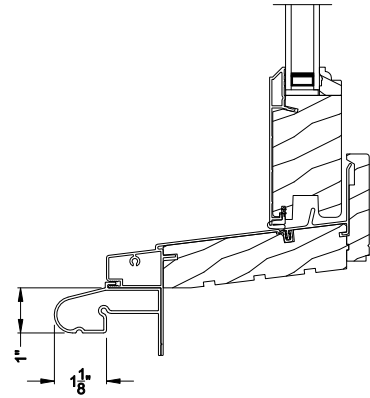

## CROSS SECTION DETAILS

<p>04-2183-02 (176")</p> 	<p>04-A1549 (228")</p> 	<p>04-A8638 (228" T4)</p> 
<p>7/8" BRICKMOULD</p>	<p>1-11/16" BRICKMOULD</p>	<p>1-11/16" FLAT CASING</p>
<p>04-A1545 (228")</p> 	<p>04-2181-02 (228")</p> 	<p>45-02285</p> 
<p>3-5/16" FLAT CASING</p>	<p>HISTORICAL BRICKMOULD</p>	<p>3-1/2" Mid-Atlantic Casing</p>
<p>04-A8637 (228" T4)</p>  <p>Bendable Profile</p>	<p>04-A8638 x2 (228" T4)</p>  <p>2 Piece Bendable Profile</p>	<p>04-A8637 (228" T4) 04-2182-02 (176" T4)</p>  <p>2 Piece Bendable Profile</p>
<p>1-11/16" BRICKMOULD</p>	<p>FLAT CASING</p>	<p>HISTORICAL BRICKMOULD</p>
<p>45-02313 45-02317</p> 	<p>04-A1552 (176")</p> 	<p>45-02287</p>  <p>*Mid Atlantic Casing uses this sill nose only</p>
<p>Mid-Atlantic Casing (Bendable)</p>	<p>3/4" SILL NOSING</p>	<p>1-5/16" Projected Sill Nosing</p>
<p>60-9561 (176")</p>  <p>End Caps Available</p>	<p>60-9601 (176")</p>  <p>End Caps Available</p>	<p>60-9962 (176")</p>  <p>End Caps Available</p>
<p>#9561 1" BULL NOSE</p>	<p>1" FULL ROUND BULL NOSE</p>	<p>#9962 2" BULL NOSE</p>

Note: All dimensions are approximate. Weather Shield reserves the right to change specifications without notice.

**7/8" BRICKMOULD**  
Head Section Detail

**1 11/16" BRICKMOULD**  
Head Section Detail

**1 11/16" FLAT CASING**  
Head Section Detail

**3 5/16" FLAT CASING**  
Head Section Detail

**3 5/16" HISTORICAL BRICKMOULD**  
Head Section Detail

**Mid Atlantic Casing**  
Head Section Detail

Note: All dimensions are approximate. Weather Shield reserves the right to change specifications without notice.

**3/4" BULL NOSE**  
Sill Section Detail

**1" BULL NOSE\***  
Sill Section Detail

**1" FULL ROUND BULL NOSE\***  
Sill Section Detail

**2" BULL NOSE\***  
Sill Section Detail

**1 5/16" PROJECTED SILL NOSE\***  
Sill Section Detail