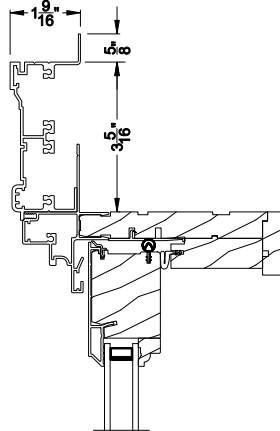

## CROSS SECTION DETAILS

<p>04-2183-02 (176")</p> 	<p>04-A1549 (228")</p> 	<p>04-A8638 (228" T4)</p> 
<p>7/8" BRICKMOULD</p>	<p>1-11/16" BRICKMOULD</p>	<p>1-11/16" FLAT CASING</p>
<p>04-A1545 (228")</p> 	<p>04-2181-02 (228")</p> 	<p>45-02285</p> 
<p>3-5/16" FLAT CASING</p>	<p>HISTORICAL BRICKMOULD</p>	<p>3-1/2" Mid-Atlantic Casing</p>
<p>04-A8637 (228" T4)</p>  <p>Bendable Profile</p>	<p>04-A8638 x2 (228" T4)</p>  <p>2 Piece Bendable Profile</p>	<p>04-A8637 (228" T4) 04-2182-02 (176" T4)</p>  <p>2 Piece Bendable Profile</p>
<p>1-11/16" BRICKMOULD</p>	<p>FLAT CASING</p>	<p>HISTORICAL BRICKMOULD</p>
<p>45-02313 45-02317</p> 	<p>04-A1552 (176")</p> 	<p>45-02287</p>  <p>*Mid Atlantic Casing uses this sill nose only</p>
<p>Mid-Atlantic Casing (Bendable)</p>	<p>3/4" SILL NOSING</p>	<p>1-5/16" Projected Sill Nosing</p>
<p>60-9561 (176")</p>  <p>End Caps Available</p>	<p>60-9601 (176")</p>  <p>End Caps Available</p>	<p>60-9962 (176")</p>  <p>End Caps Available</p>
<p>#9561 1" BULL NOSE</p>	<p>1" FULL ROUND BULL NOSE</p>	<p>#9962 2" BULL NOSE</p>

Note: All dimensions are approximate. Weather Shield reserves the right to change specifications without notice.

**7/8" BRICKMOULD**  
Head Section Detail

**1 11/16" BRICKMOULD**  
Head Section Detail

**1 11/16" FLAT CASING**  
Head Section Detail

**3 5/16" FLAT CASING**  
Head Section Detail

**3 5/16" HISTORICAL BRICKMOULD**  
Head Section Detail

**Mid Atlantic Casing**  
Head Section Detail

Note: All dimensions are approximate. Weather Shield reserves the right to change specifications without notice.

**3/4" BULL NOSE**  
Sill Section Detail

**1" BULL NOSE\***  
Sill Section Detail

**1" FULL ROUND BULL NOSE\***  
Sill Section Detail

**2" BULL NOSE\***  
Sill Section Detail

**1 5/16" PROJECTED SILL NOSE\***  
Sill Section Detail