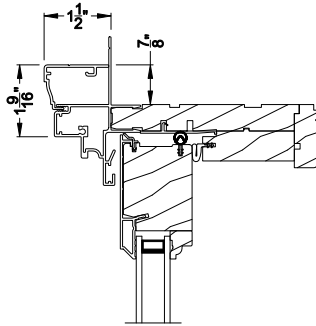

60-4196-01 (176") 	P0130000 (176") 	85-11070-01 
DIRECT MULL CLIP	1/2" MULL COVER	1" MULL COVER
04-2224-02 (176") 	04-2225-02 (176") 	60-5990 (176") 
1 1/2" MULL COVER	2" MULL COVER	2 1/4" MULL COVER
04-2226-02 (176") 	85-10571-01 (176") 	60-13020-01 
3 1/2" MULL COVER	4" MULL COVER	5 1/2" MULL COVER
85-10572-01 (176") 	04-2175-02 (176") 	04-2176-02 (176") 
6" MULL COVER	SHORT TRIM FLANGE	LONG TRIM FLANGE
04-2300-02 (174") 	04-2097-02 (174") 	04-2064-02 (176") 
MULL RECEPTOR	90° CORNER COVER	DRIP CAP
A1616 (174") 	A1615 (174") 	A1608 (174") 
10° BAY MULL COVER	30° BAY MULL COVER	45° BAY MULL COVER

Note: All dimensions are approximate. Weather Shield reserves the right to change specifications without notice.

**7/8" BRICKMOULD**  
Head Section Detail

**1 11/16" BRICKMOULD**  
Head Section Detail

**1 11/16" FLAT CASING**  
Head Section Detail

**3 5/16" FLAT CASING**  
Head Section Detail

**3 5/16" HISTORICAL BRICKMOULD**  
Head Section Detail

**Mid Atlantic Casing**  
Head Section Detail

Note: All dimensions are approximate. Weather Shield reserves the right to change specifications without notice.